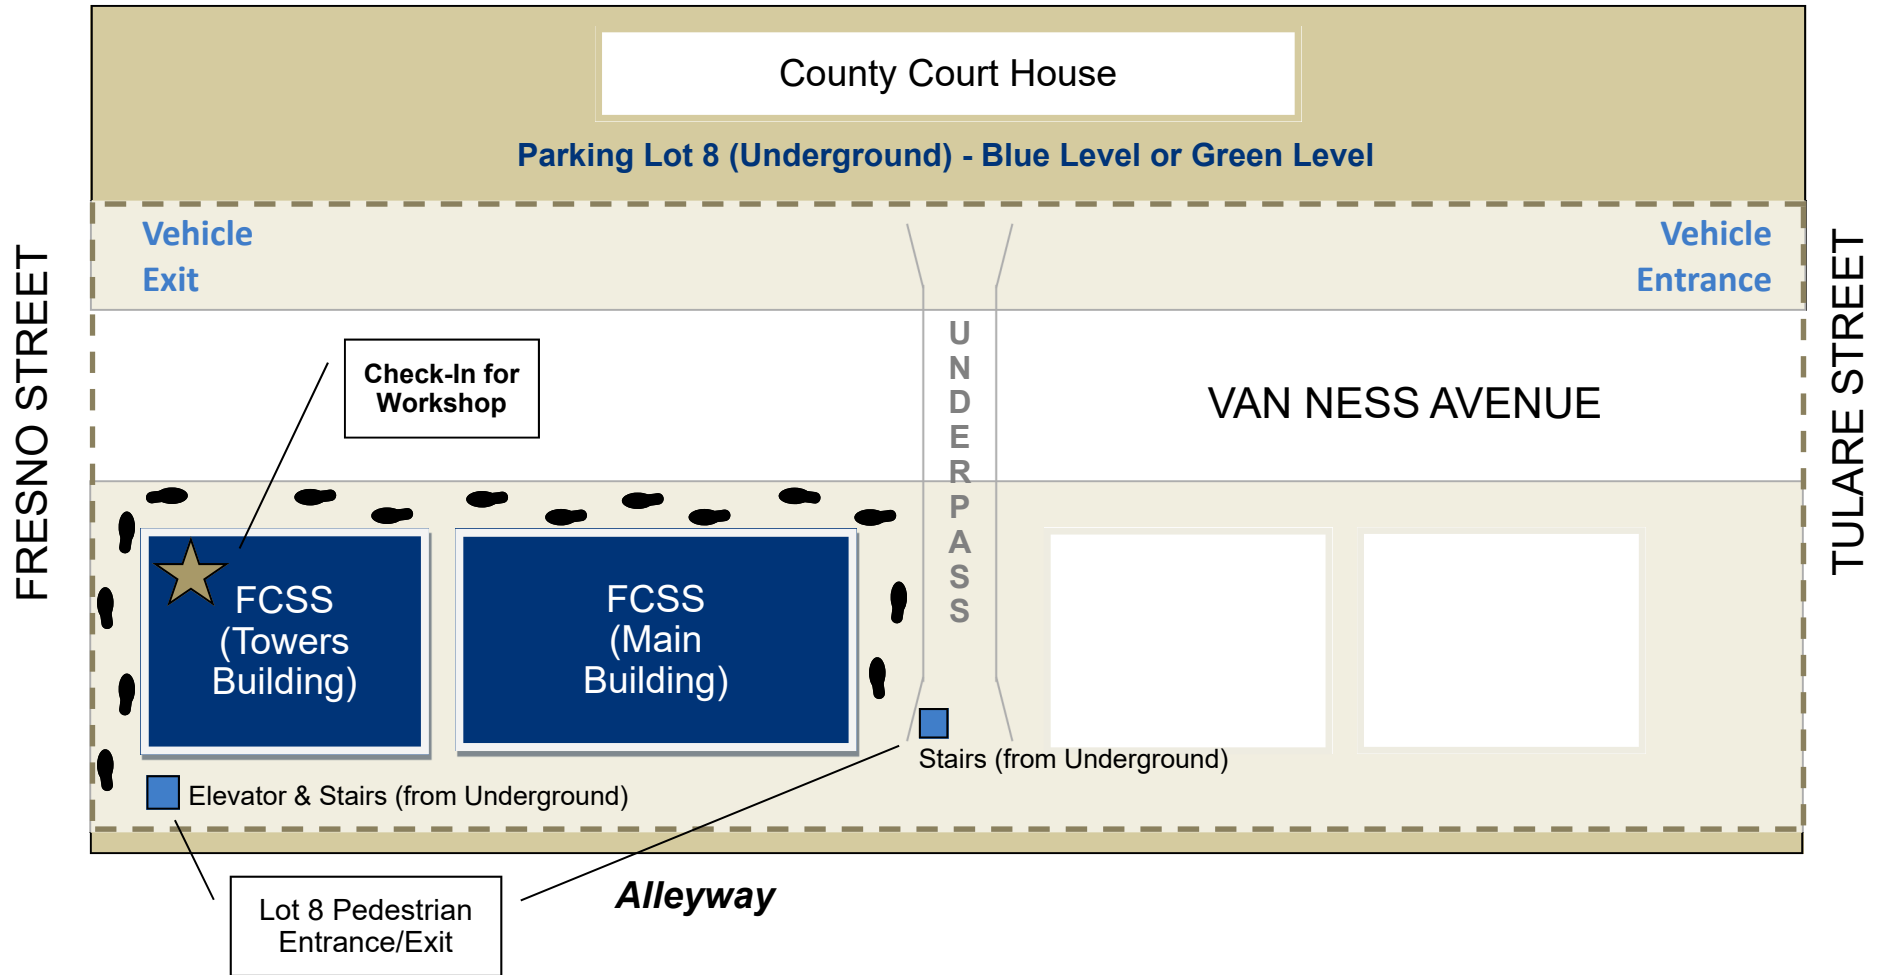

# Parking Map and Directions to 1177 Van Ness

**Legend**

- Underground Parking
- Pedestrian Route to Room 101T

**Directions**

1. Park on the **Blue Level or Green Level** of Lot 8 (Underground).
2. Reach the ground level through either pedestrian entrance/exit.
3. Follow the pedestrian route to Room 101T to check in for the workshop.