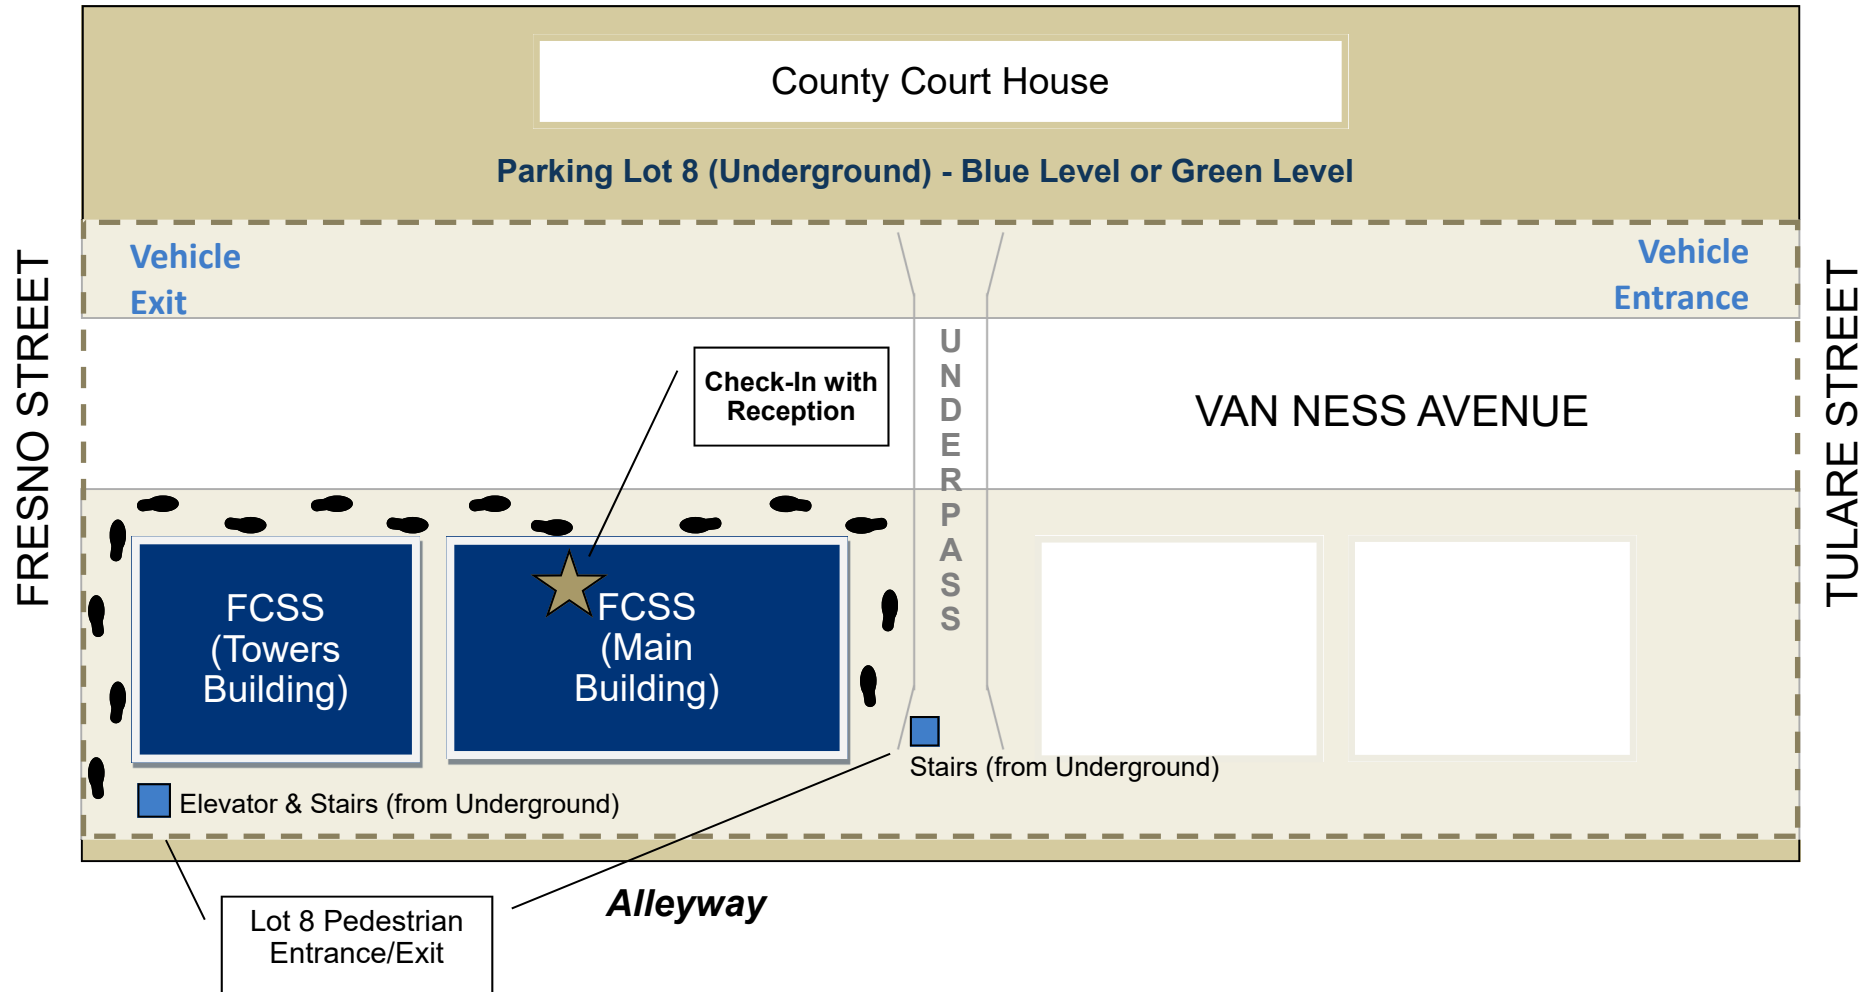

# Parking Map and Directions to 1111 Van Ness

**Legend**

- Underground Parking
- Pedestrian Route to Main Entrance

**Directions**

1. Park on the **Blue Level or Green Level** of Lot 8 (Underground).
2. Reach the ground level through either pedestrian entrance/exit.
3. Follow the pedestrian route to main entrance to check in with reception.